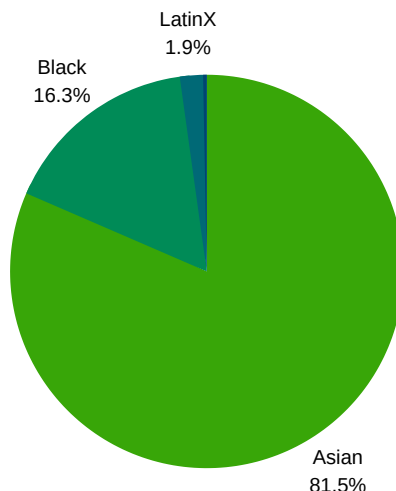

At-a-Glance:

Number of Students: 643

Low Income: 86.8%

Diverse Learners: 4.5%

Limited English: 28.1%

Demographics:

*Rated the #1
Neighborhood
Elementary School
by Chicago Magazine!*

Haines Elementary School
247 W. 23rd Place
Chicago, IL 60616
www.haines.cps.edu
(773) 534-9200